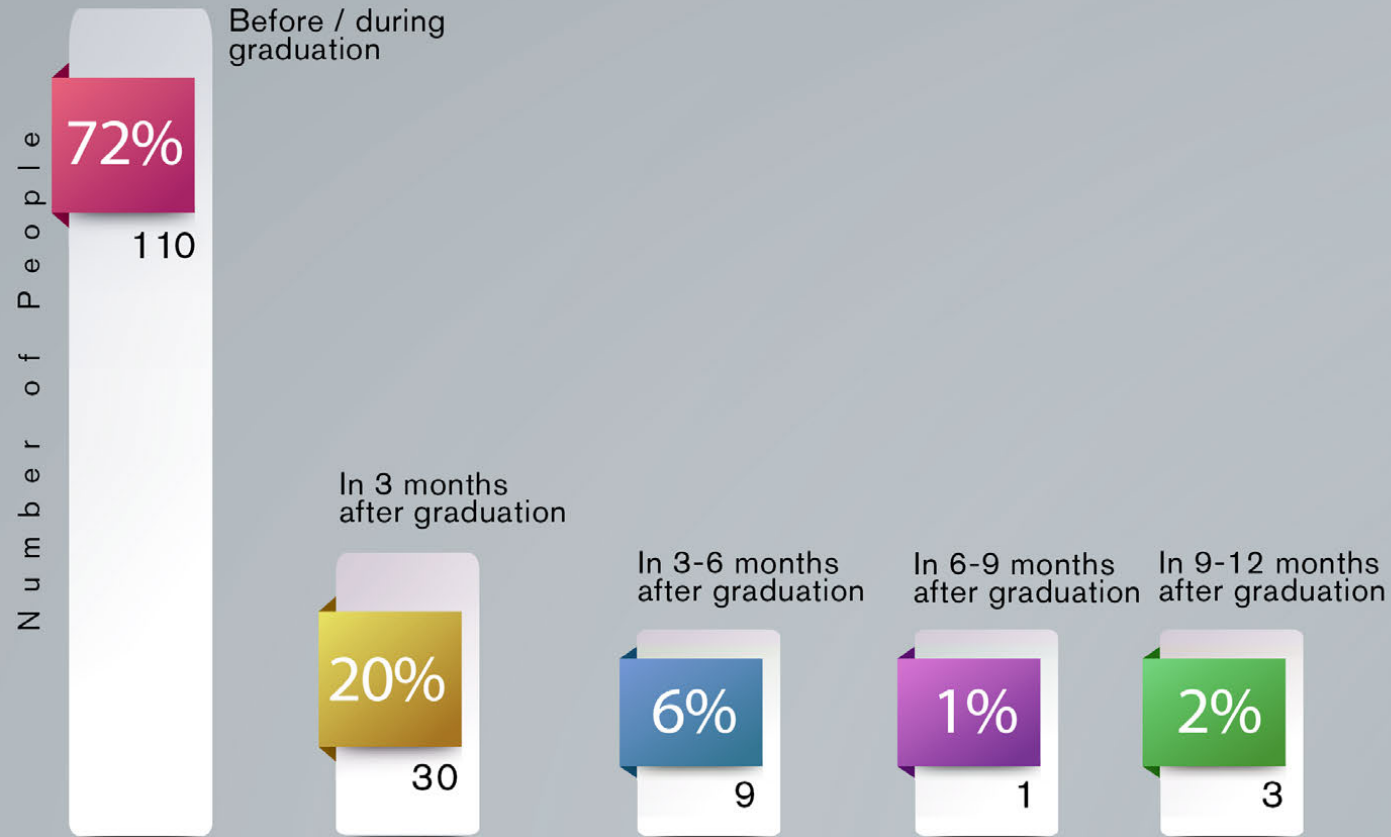

13 people - I'm considering several options. I have not decided yet.

383 out of 958 people who graduated in 2019, participated in the survey and their answers were accepted as valid.

Starting Time For Job Search

174 of the **383** participants stated that they were employed full-time.
174 of **151** responses were accepted as valid.

Time of Job Offer Receipt

174 of the 383 participants stated that they were employed full-time.
153 of 174 responses were accepted as valid.