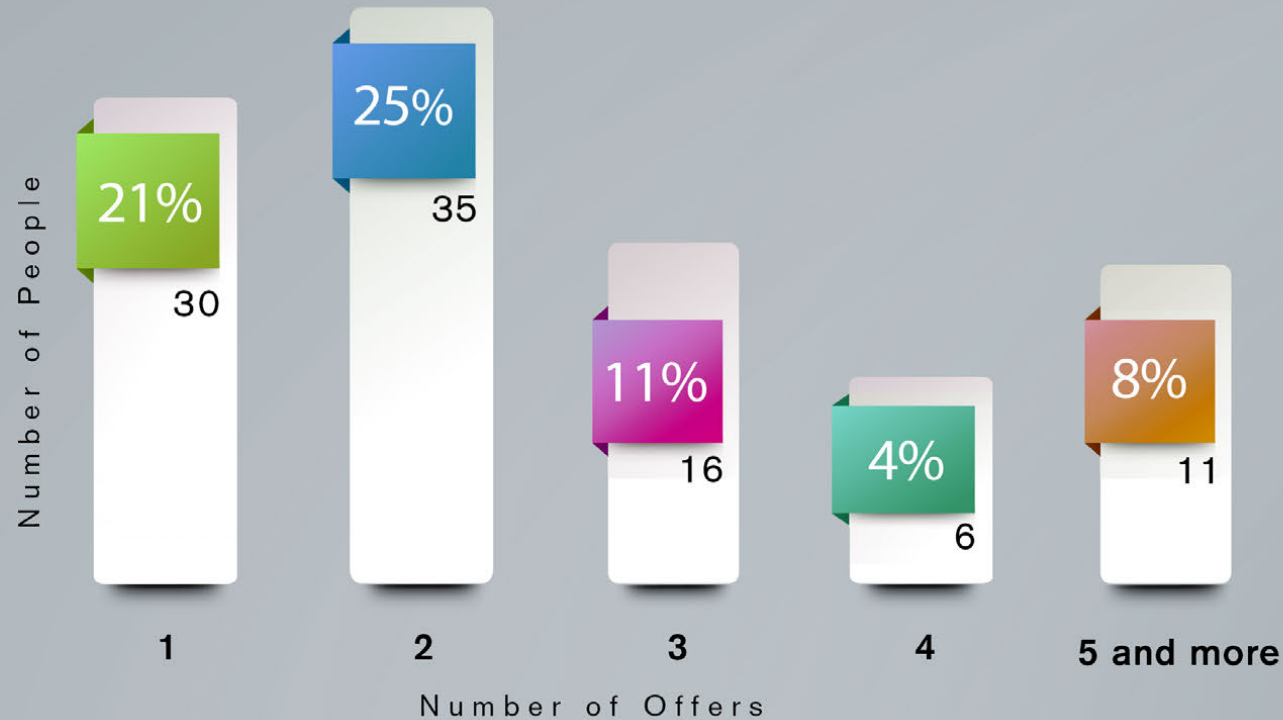

Number of Job Offers Except from the Accepted Position

174 of the **383** participants stated that they were employed full-time.

174 of **140** responses were accepted as valid.