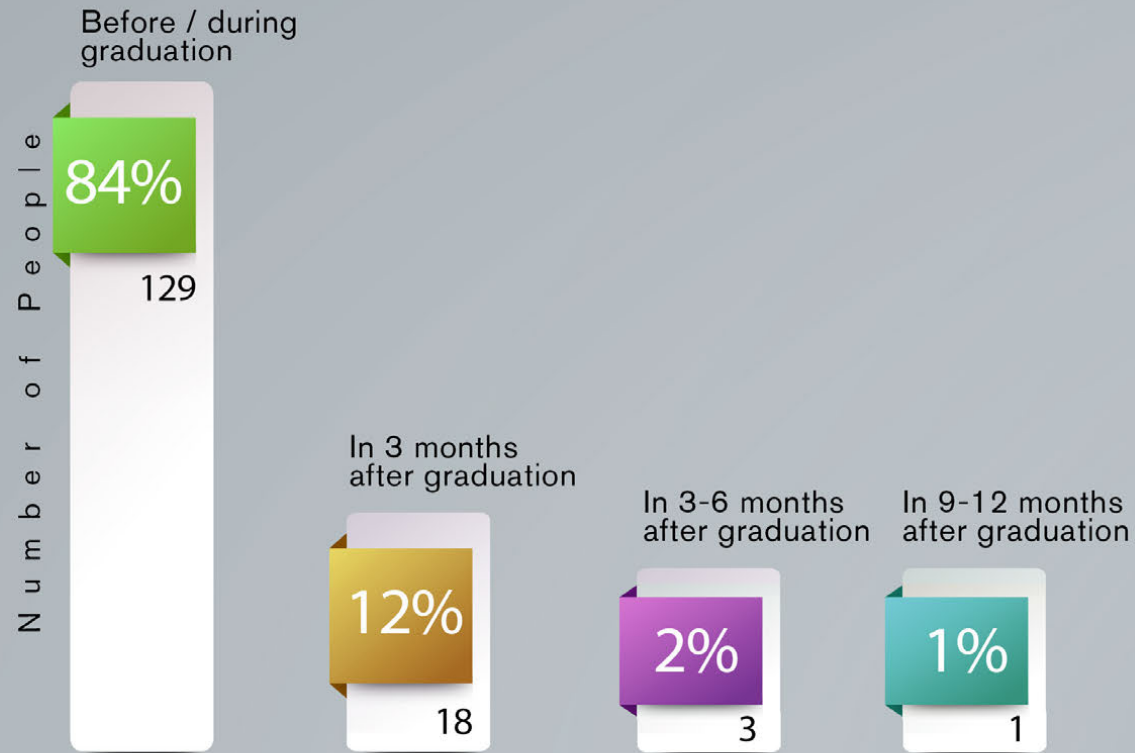

First Destination

29 of these 59 participants are graduates of the School of Medicine.

Answers

30 of these 59 participants are graduates of other faculties.

Answers

24 people - I am preparing for TUS / I entered TUS, I am waiting for the results / I won TUS, I am waiting for an assignment.

4 people - I will go abroad for specialization.

1 person - I am planning an academic career.

13 people - I have gone/will go to language school / personal-professional development training.

4 people - I continued my double major.

13 people - I'm considering several options. I have not decided yet.

383 out of 958 people who graduated in 2019, participated in the survey and their answers were accepted as valid.

Starting Time For Job Search