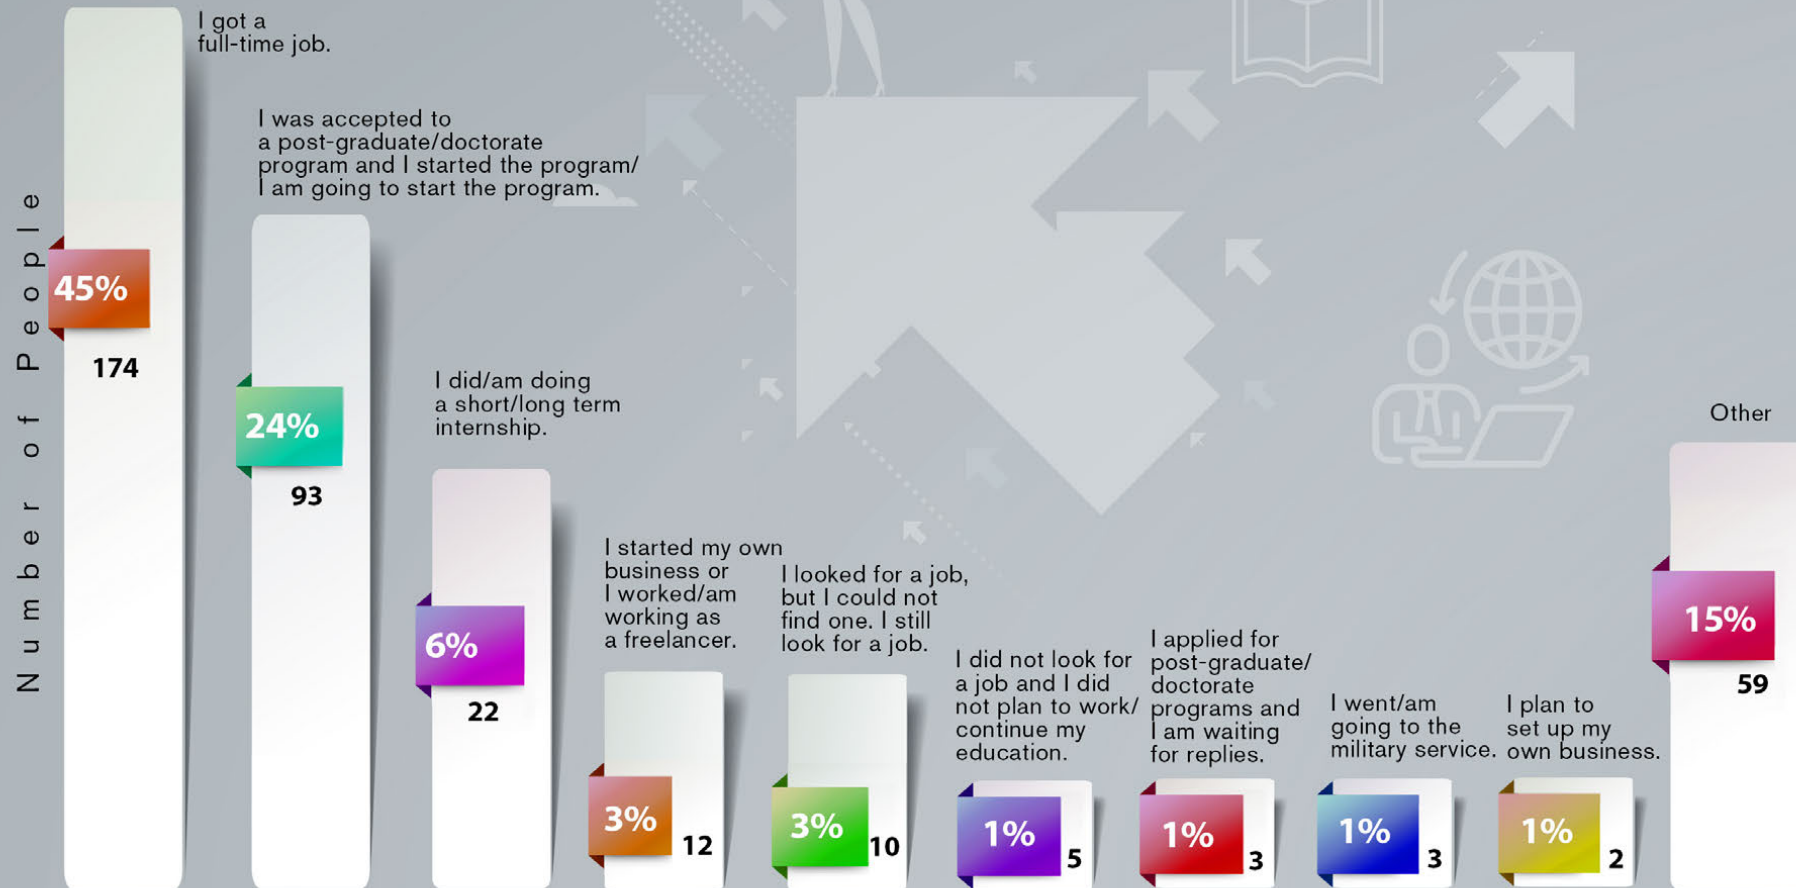

First Destination

383 out of 958 people who graduated in 2019, participated in the survey and their answers were accepted as valid.