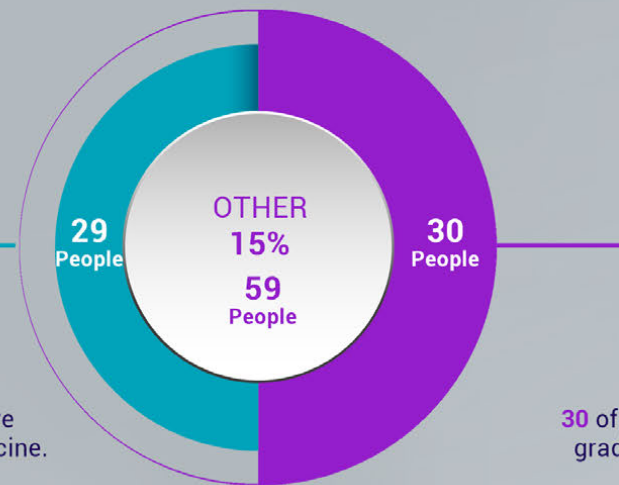

College of Sciences

Major Distribution of Survey Participants*

*383 people

First Destination

383 out of 958 people who graduated in 2019, participated in the survey and their answers were accepted as valid.

First Destination

29 of these 59 participants are graduates of the School of Medicine.

Answers

30 of these 59 participants are graduates of other faculties.

Answers

24 people - I am preparing for TUS / I entered TUS, I am waiting for the results / I won TUS, I am waiting for an assignment.