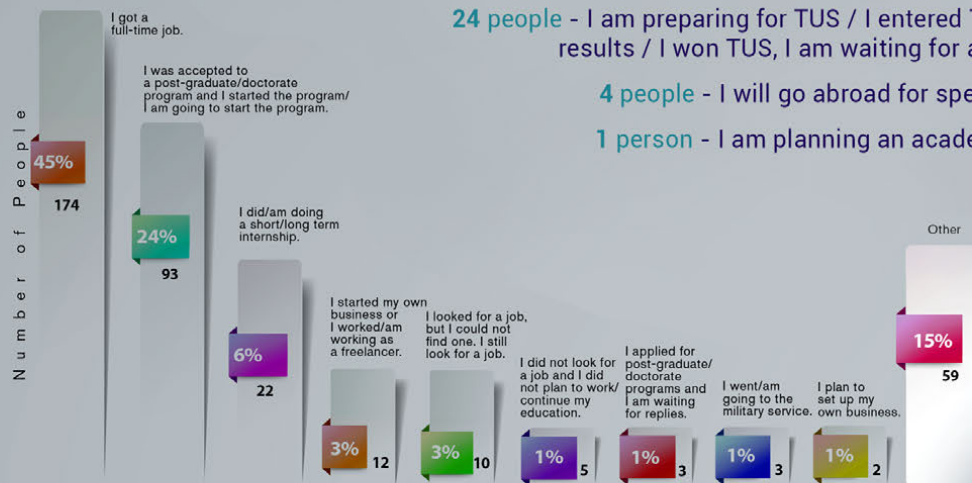

First Destination

29 of these 59 participants are graduates of the School of Medicine.

Answers

30 of these 59 participants are graduates of other faculties.

Answers

24 people - I am preparing for TUS / I entered TUS, I am waiting for the results / I won TUS, I am waiting for an assignment.

4 people - I will go abroad for specialization.

1 person - I am planning an academic career.

13 people - I have gone/will go to language school / personal-professional development training.

4 people - I continued my double major.